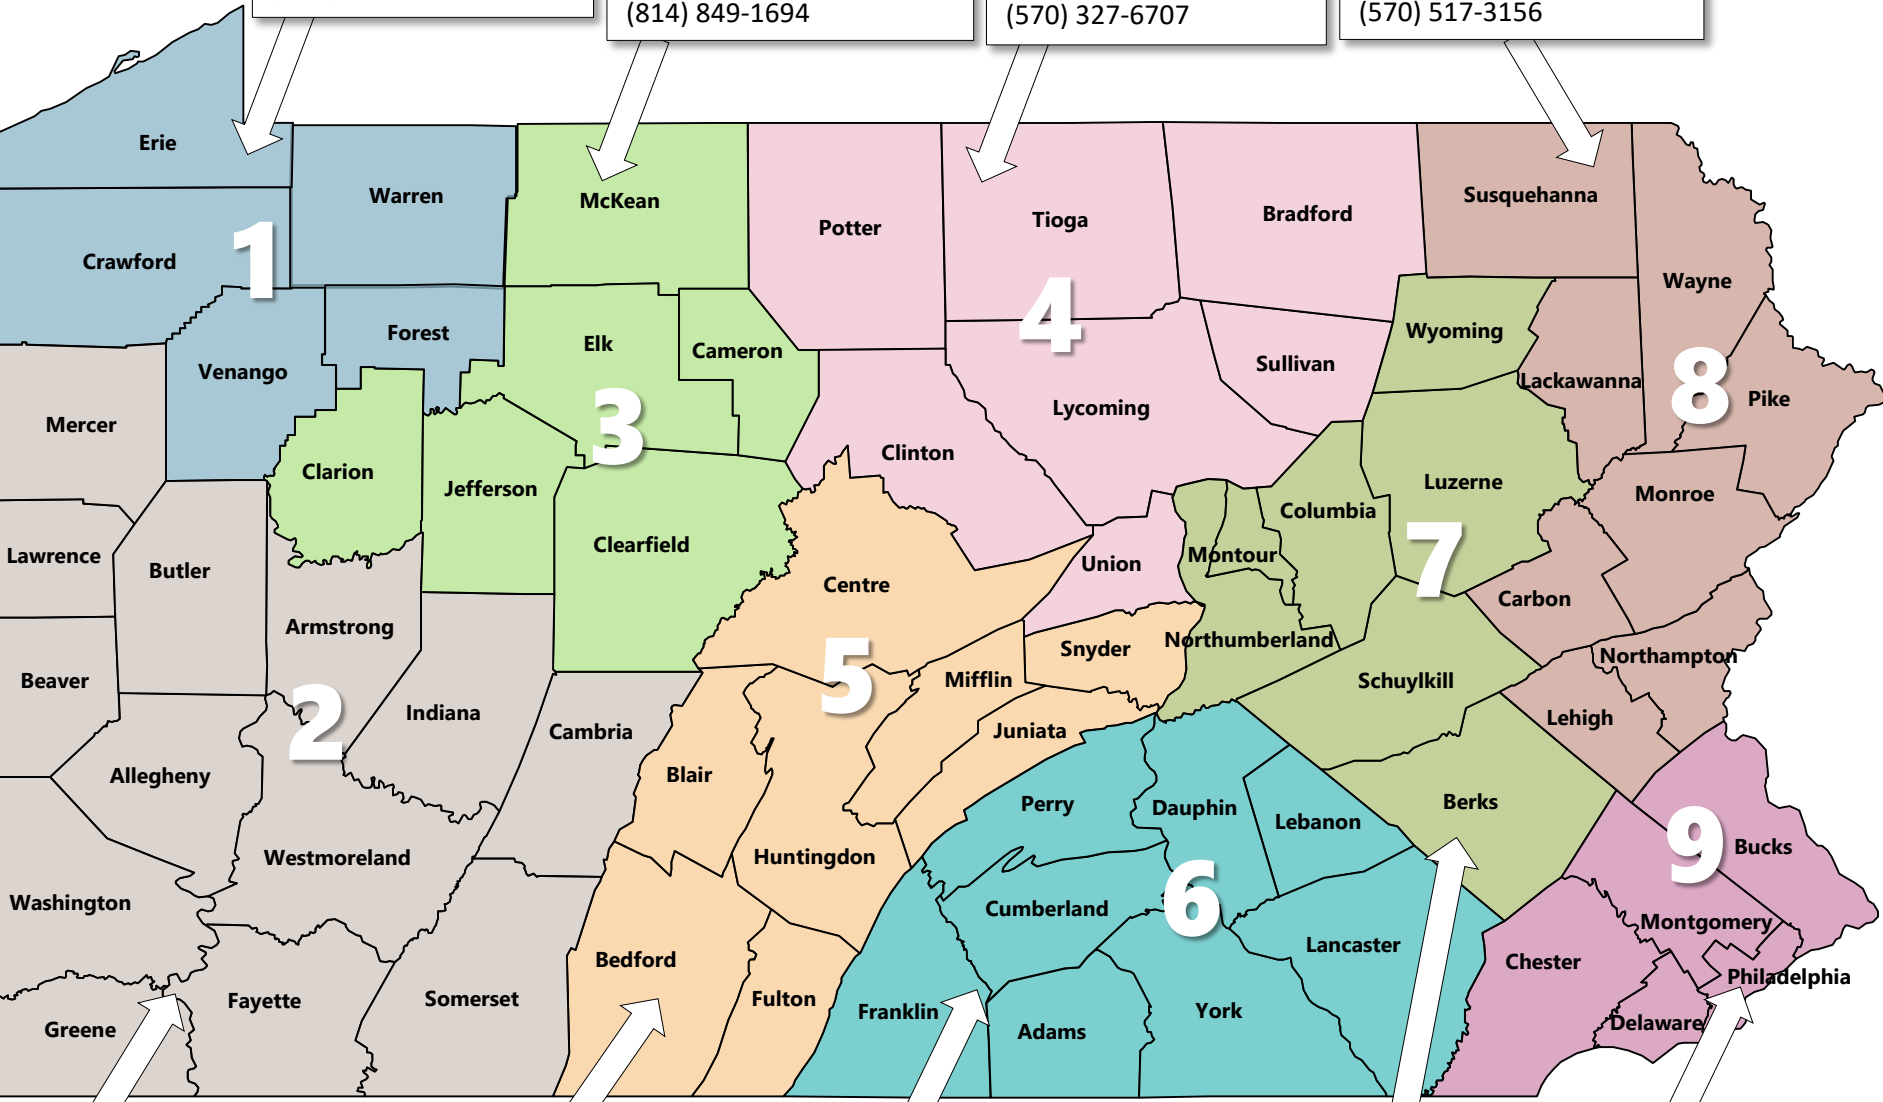

Northwest
Mike Baker
mbaker@eriecountypa.gov
(814) 451-6017

Northwest Central
Seth Kerr
skerr@jeffersoncountypa.com
(814) 849-1694

North Central
Amy Fry
afry@lyco.org
(570) 327-6707

Northeast
Steve Rinker
srinker@monroecountypa.gov
(570) 517-3156